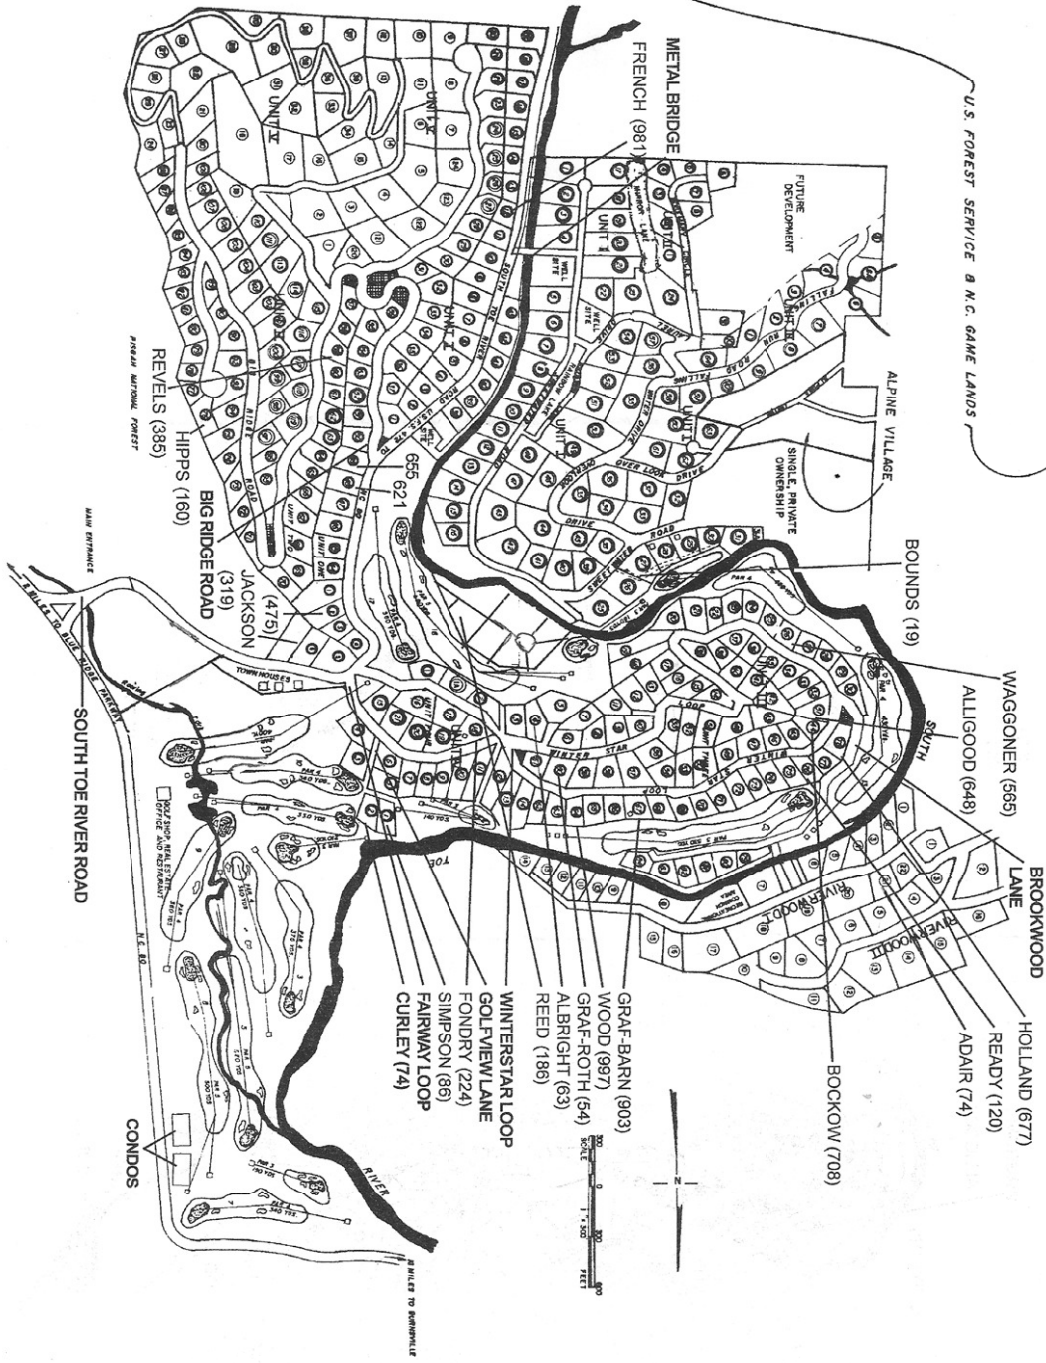

U.S. FOREST SERVICE B.N.C. GAME LANDS

ALPINE VILLAGE

BOUNDS (19)

WAGGONER (565)

ALLGOOD (648)

BROOKWOOD LANE

HOLLAND (677)

READY (120)

BIG RIDGE ROAD

JACKSON (475)

JACKSON (319)

SOUTH TOE RIVER ROAD

CONDOS

GRAF-BARN (903)

WOOD (997)

GRAF-ROTH (54)

ALBRIGHT (63)

REED (188)

WINTERSTAR LOOP

GOLFVIEW LANE

FONDRY (224)

SIMPSON (96)

FAIRWAY LOOP

CURLEY (74)

1/2 MILE TO BOWMANVILLE